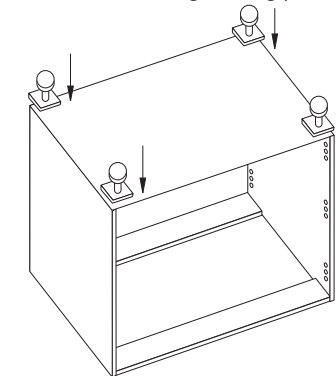

OVEN CABINET/ INSTRUCTIONS

HOW TO ASSEMBLE/ STEPS 01-04 OF 06

STEP ONE/01

Place the side panel on a flat surface with the edge strip facing down. Join the bottom and two top rails using the location timber dowels and screw fix through the corresponding holes in the side panel with 50mm screws.

STEP TWO/02

Position the other side panel using the location dowels and fix screw through corresponding holes with 50mm screws.

STEP THREE/03

Turn cupboard over, tap the leg plates into corresponding holes and secure with 2 x 35mm screws. Wind legs out so that the overall height is 150mm. Push leg into leg plates.