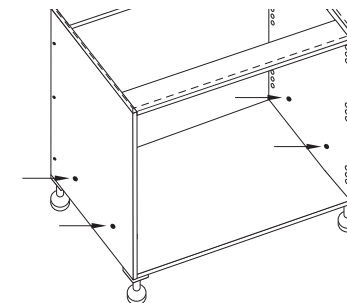

OVEN CABINET/ INSTRUCTIONS

HOW TO ASSEMBLE/ STEPS 01-04 OF 06

STEP ONE/01

Place the side panel on a flat surface with the edge strip facing down. Join the bottom and two top rails using the location timber dowels and screw fix through the corresponding holes in the side panel with 50mm screws.

STEP TWO/02

Position the other side panel using the location dowels and fix screw through corresponding holes with 50mm screws.

STEP THREE/03

Turn cupboard over, tap the leg plates into corresponding holes and secure with 2 x 35mm screws. Wind legs out so that the overall height is 150mm. Push leg into leg plates.

STEP FOUR/04

Turn cupboard over carefully and stand cupboard on its legs. Determine where the oven shelf is to be fixed by referring to your oven installation manual (nominal distance from cabinet base is 126mm). Pre-drill as required.