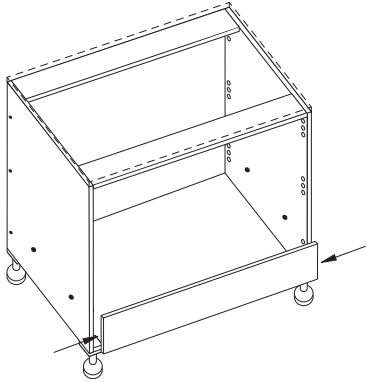

STEP FIVE/05

Fix Oven Panel (sold separately) in place using the angle brackets supplied. This panel covers the gap underneath the oven shelf.