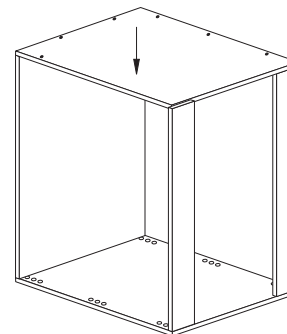

OVEN CABINET/ INSTRUCTIONS

HOW TO ASSEMBLE/ STEPS 01-04 OF 06

STEP ONE/01

Place the side panel on a flat surface with the edge strip facing down. Join the bottom and two top rails using the location timber dowels and screw fix through the corresponding holes in the side panel with 50mm screws.

STEP TWO/02

Position the other side panel using the location dowels and fix screw through corresponding holes with 50mm screws.

STEP THREE/03

Turn cupboard over, tap the leg plates into corresponding holes and secure with 2 x 35mm screws. Wind legs out so that the overall height is 150mm. Push leg into leg plates.