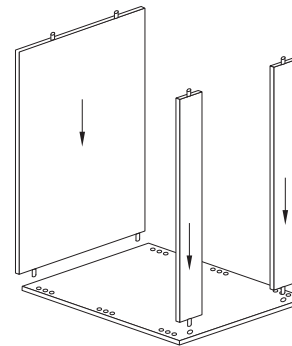

STRATA KITCHENS

TOOLS NEEDED/

POWER DRILL

3MM DRILL BIT

PHILLIPS HEAD SCREW DRIVER

THIS PACK INCLUDES/

FRIDGE CABINET TYPE/

	600MM OVEN CABINET	900MM OVEN CABINET
 35MM LEG FIX SCREW 50MM CABINET FIX SCREW 28MM HEAD HOLE SCREW 60MM HEAD HOLE SCREW (USED IN THE INSTALLATION) 15MM KICKBOARD SCREW (USED IN THE INSTALLATION)	08 18 04 04 04	08 18 04 04 04
 WHITE COVER CAP (USED IN THE INSTALLATION)	08	08
 ADJUSTABLE LEGS	04	04
 DOWEL PIECES	08	08
 # x 525MM SHELF # x 540MM BOTTOM # x 720MM BACK # x 720MM END # x 77MM TOP RAILS (FRONT & REAR)	01 01 01 02 02	01 01 01 02 02

OVEN CABINET/ INSTRUCTIONS

HOW TO ASSEMBLE/ STEPS 01-04 OF 06

STEP ONE/01

Place the side panel on a flat surface with the edge strip facing down. Join the bottom and two top rails using the location timber dowels and screw fix through the corresponding holes in the side panel with 50mm screws.

STEP TWO/02

Position the other side panel using the location dowels and fix screw through corresponding holes with 50mm screws.

STEP THREE/03

Turn cupboard over, tap the leg plates into corresponding holes and secure with 2 x 35mm screws. Wind legs out so that the overall height is 150mm. Push leg into leg plates.