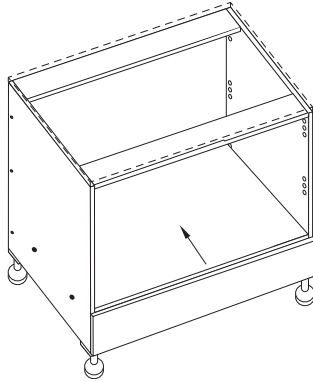

STEP SIX/06

Fix the oven shelf in place through your pre-drilled holes (created in step 4).

INSTALLATION

For installation of this cabinet, please refer to the Strata Kitchens Installation Guide available online at www.stratakitchens.com.au.